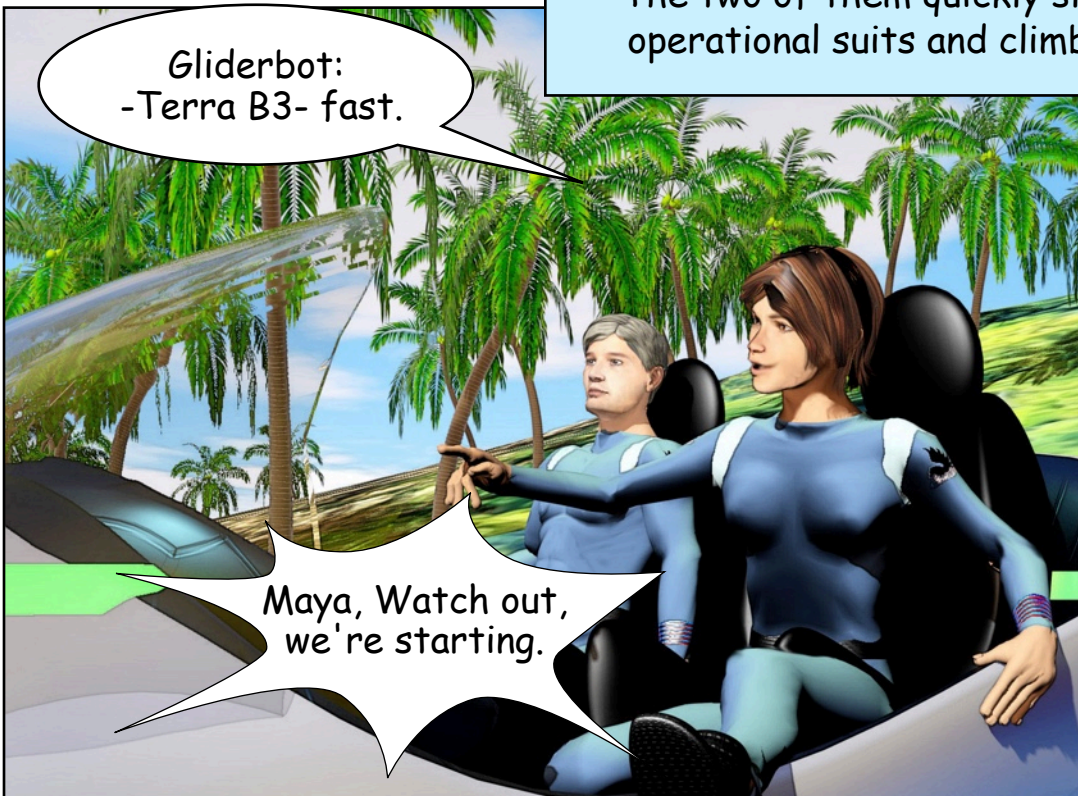

Some brave people set out into interstellar space to travel to distant planets in our galaxy.

The "Cybernetic War", which begins in 2995 AD, stops this development.

At the end of the war in 3000 AD it will the Solar Parliament formed. Biological and biogenic humanity will form from now on together the new humanity of the Sol system.

A new era is introduced in the Sol system.

The year 1 ST (solar time) begins.

In 196 sz a small special unit is formed, which is able to research strange processes in space.

The EVEN·X

The adventure begins.

The EVEN·X discover traces of lost colonists on earth.

„THE STRANGE SHIP“

Earth, December 196 ST.
Maya and Sam enjoy the tropical sun on a small island in the Pacific.

Attention!
EVEN-X Team
Please go to
-Terra B3-

What's
going on?

Maya,
we are needed.

The two of them quickly slip into their
operational suits and climb the glider.

Gliderbot:
-Terra B3- fast.

Maya, Watch out,
we're starting.

The glider takes off into the
sky at high speed.