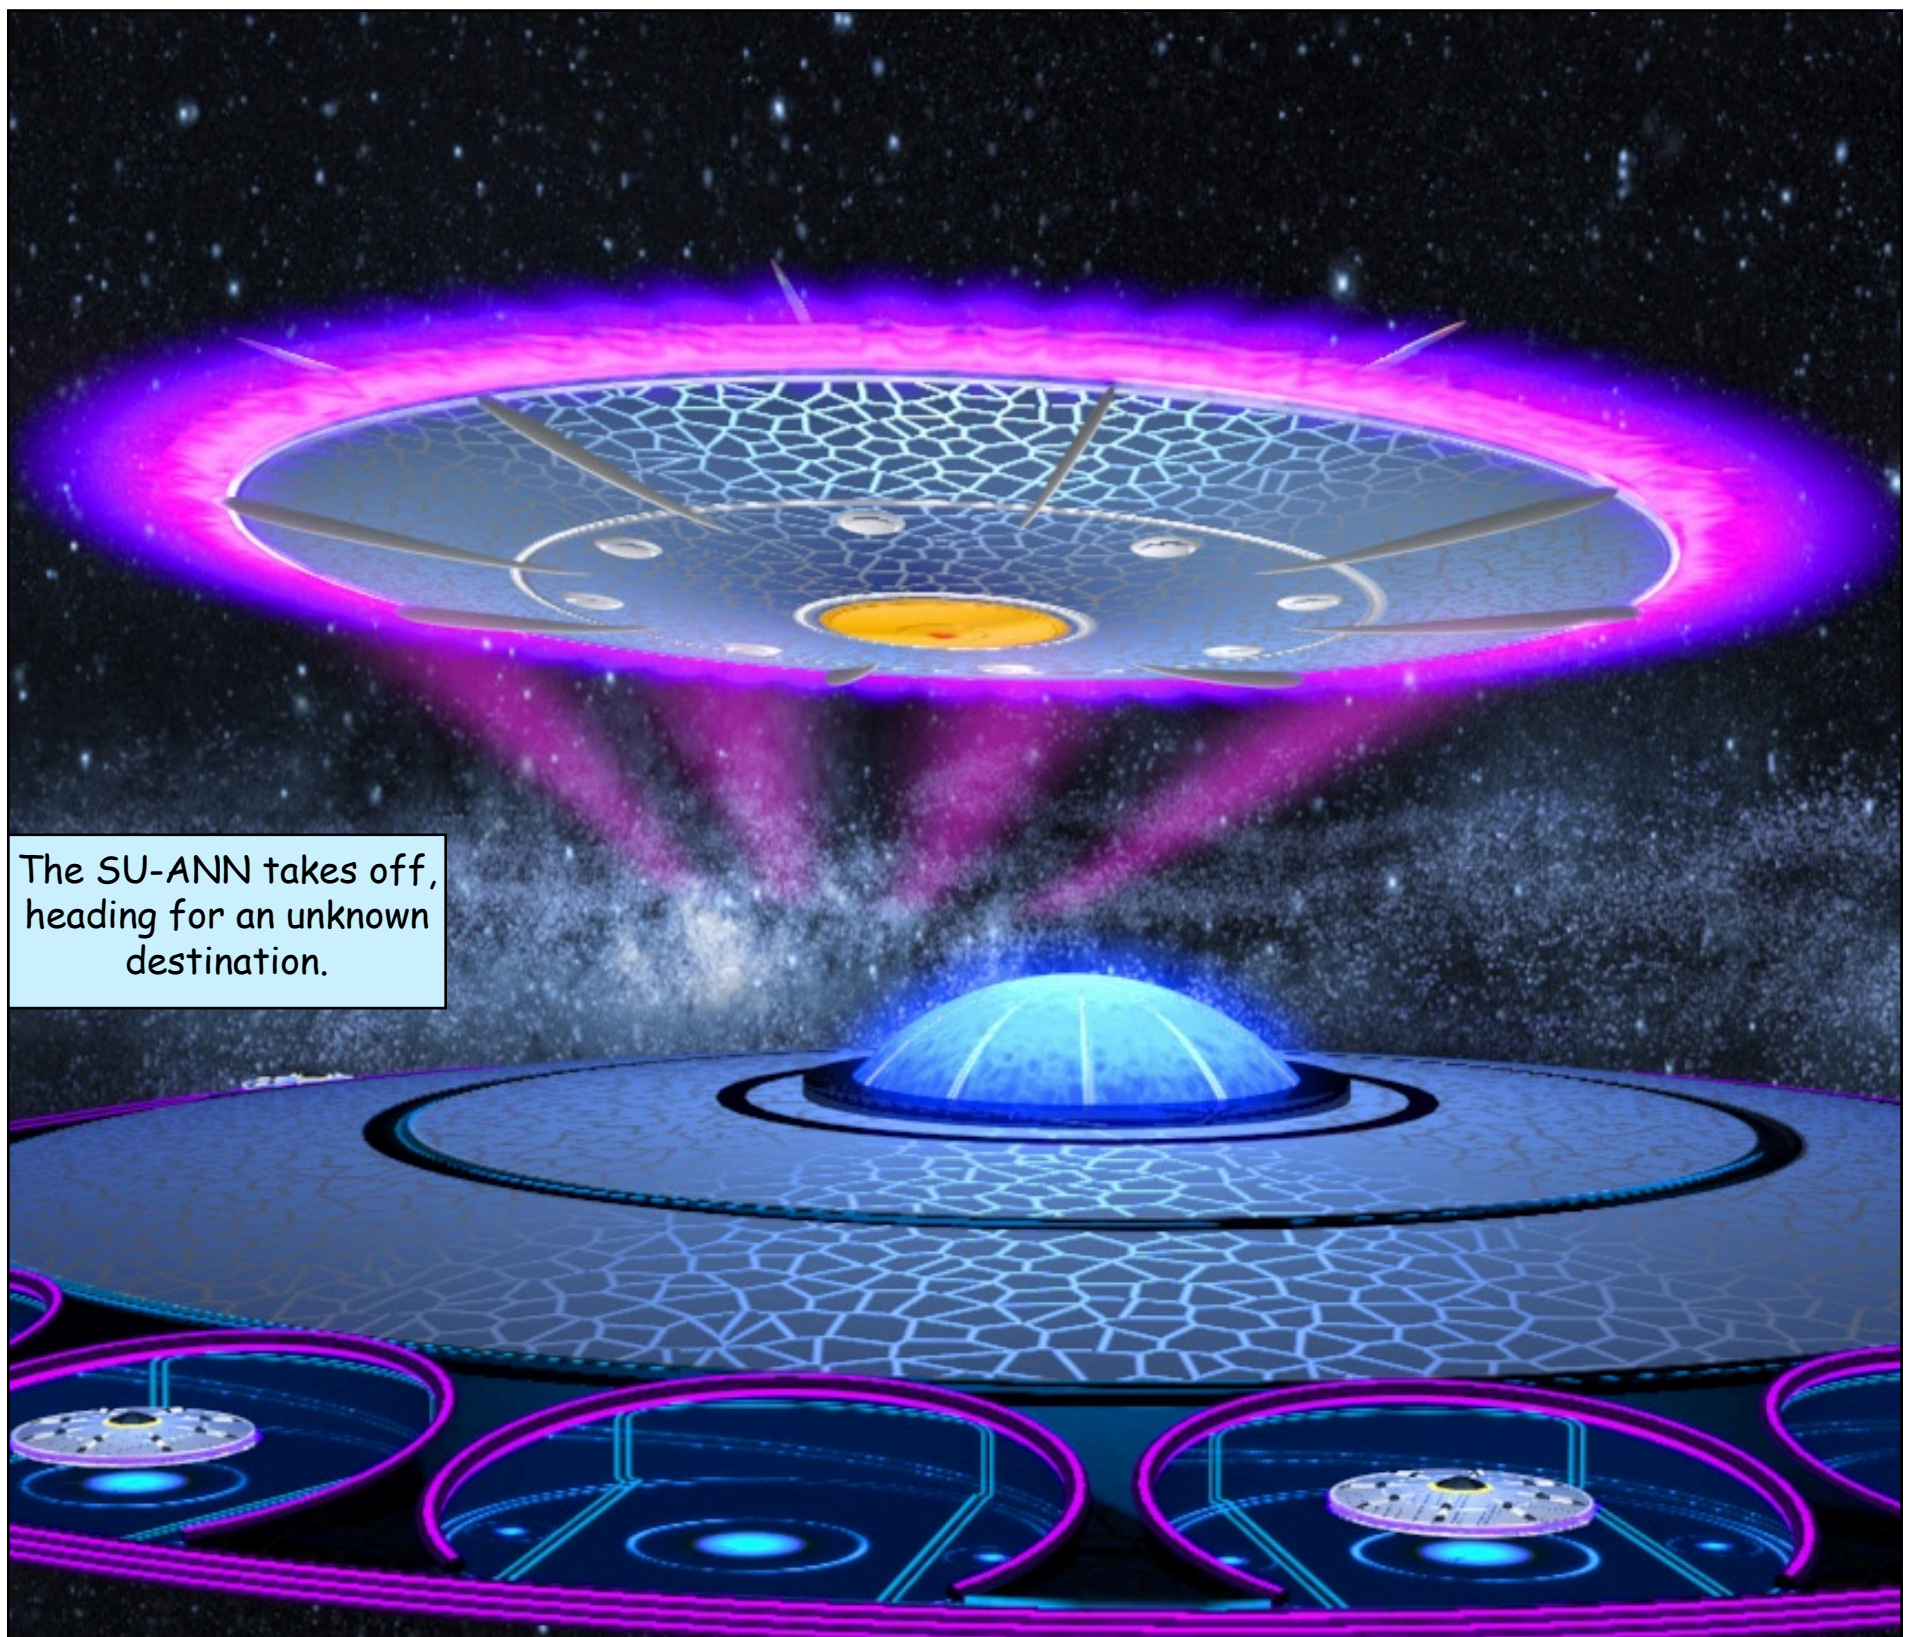

The SU-ANN takes off, heading for an unknown destination.