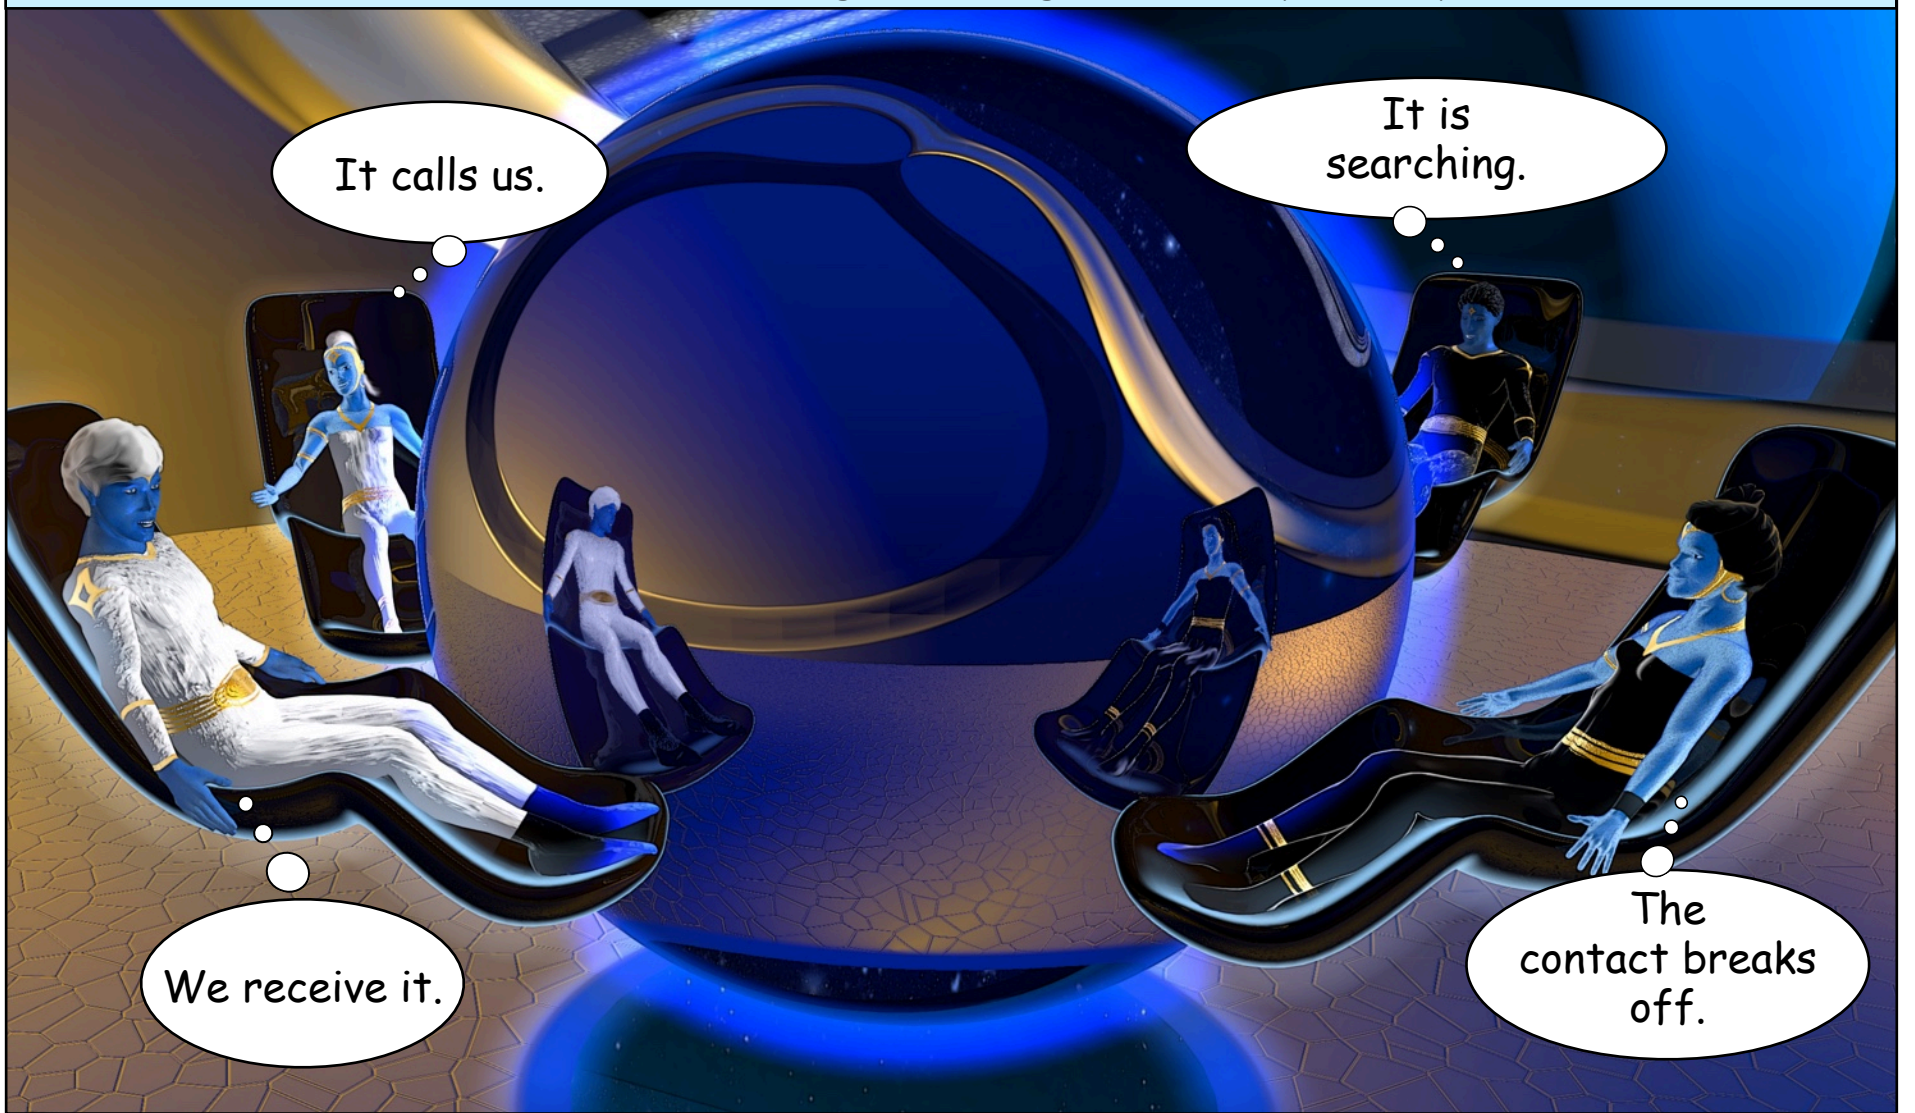

Some brave people set out into interstellar space to travel to distant planets in our galaxy.

The "Cybernetic War", which begins in 2995 AD, stops this development.

At the end of the war in 3000 AD it will the Solar Parliament formed. Biological and biogenic humanity will form from now on together the new humanity of the Sol system.

A new era is introduced in the Sol system.

The year 1 ST (solar time) begins.

In 196 ST a small special unit is formed, which is able to research strange processes in space.

The EVEN·X

The LOONA receive a message and Lisa finds a spaceship deep in the cave system of a small planet. She travels by ship to the HEART OF THE UNIVERSE.

Five days before the arrival of the BlueStar at LOONA'S Stern: During a lootong, a group of LOONA receives the mental message of a being from the depths of space.

Space base Loon 1.  
The crew is en route to the SU-ANN, the Loona's first long-range starship in hyperspace.

The spaceship disappears into hyperspace with colored luminous phenomena.

Suddenly in hyperspace.

Coordinates for entry into normal space are calculated. Danger! Disturbing energy impulses from the outside.